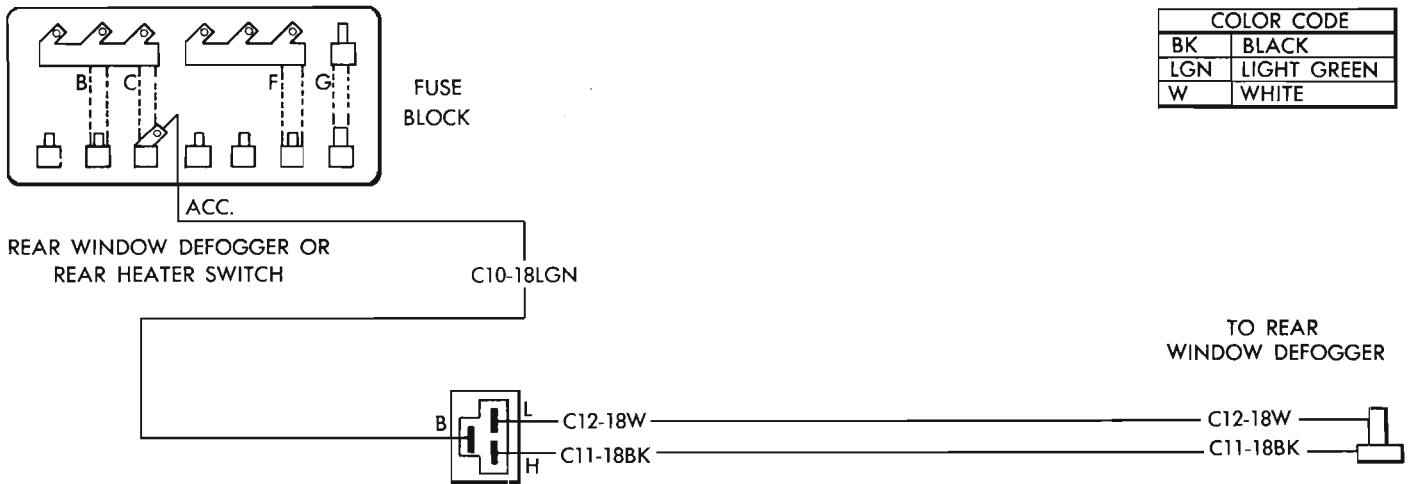

WIRING DIAGRAMS

INDEX

	Page		Page
Accessory Lamps Wiring—Dart	112	Front End Lighting—Charger	100
Air Conditioner Wiring	See group 24	Front End Lighting—Coronet	100
Body Wiring Diagram—Charger	98	Front End Lighting—Dart	99
Body Wiring Diagram—Except Station Wagon—Coronet	97	Instrument Panel Accessory Wiring Diagram—Coronet	104-105
Body Wiring Diagram—Station Wagon— Coronet	97	Instrument Panel Wiring Diagram—Coronet ..	106-107
Console Wiring Diagram—Dart	99	Instrument Panel Wiring Diagram—Charger ..	108-109
Electric Window Lift Wiring Diagram— Coronet and Charger	111	Instrument Panel Wiring Diagram—Dart	102-103
Engine Compartment Wiring Diagram—Except Hemi Engines—Coronet—Charger—Dart	101	Rear Window Defogger Wiring Diagram— All Models	96
Engine Compartment Wiring Diagram— Hemi Engines	110	Speed Control Wiring Diagram—Charger and Coronet	111

NR226 A

Fig. 1—Rear Window Defogger Wiring Diagram—All Models